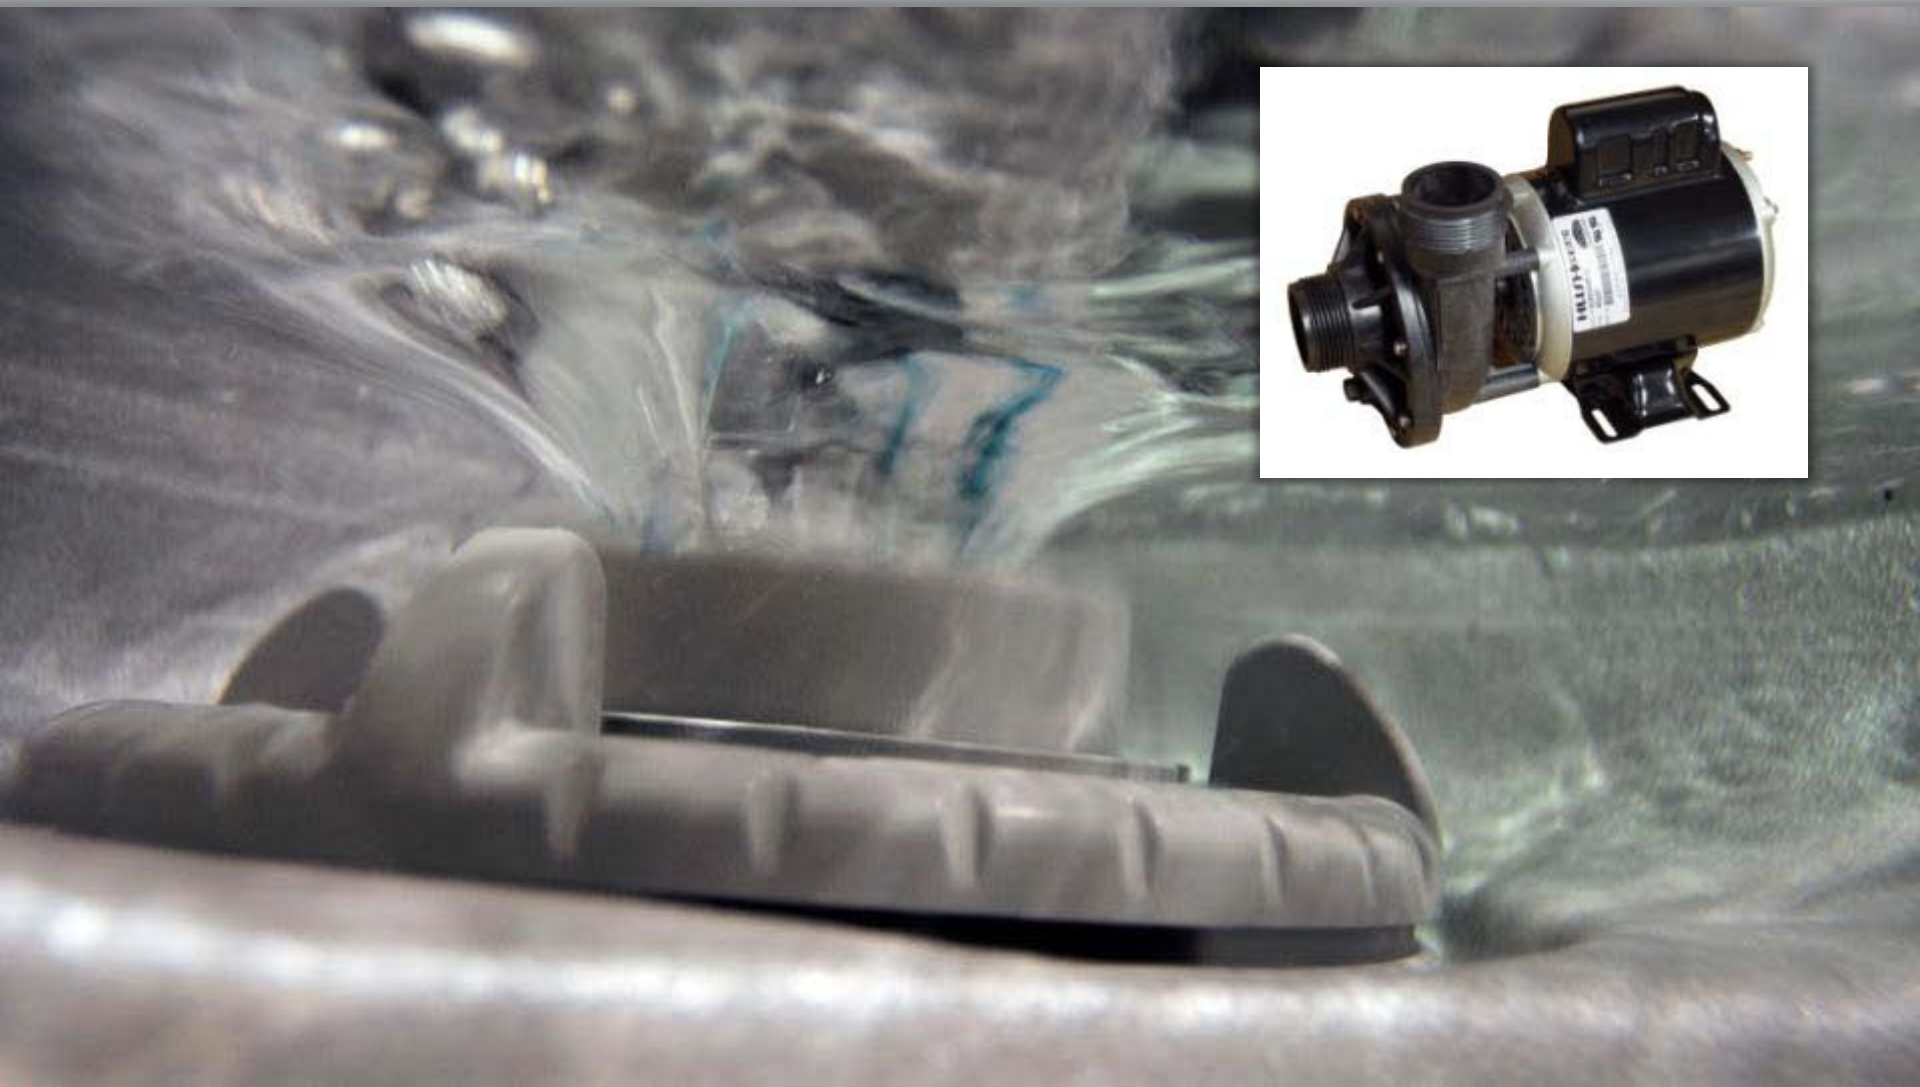

fully adjustable & interchangeable

SMALL

fully adjustable

Eclipse LED Lighting

24/7 Hush Pump Filtration

Линейный ряд от Beachcomber

750

740